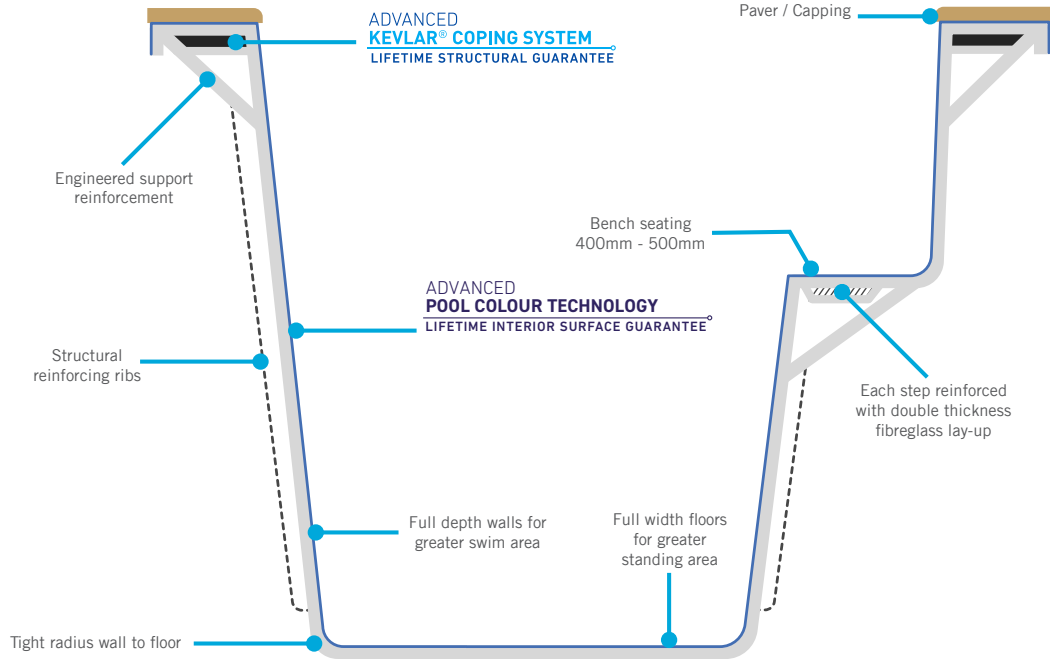

POOL CONSTRUCTION

POOL WALL

BENCH SEAT

FRONT PROFILE

SIDE PROFILE

POOL STEPS

ADVANCED KEVLAR® COPING SYSTEM

LIFETIME STRUCTURAL GUARANTEE

STRADBROKE SERIES

The Stradbroke is a slimline pool design that is perfect for narrow backyards.

Full length bench and uninterrupted swimming space, the Stradbroke is the ideal pool for relaxing and swimming.