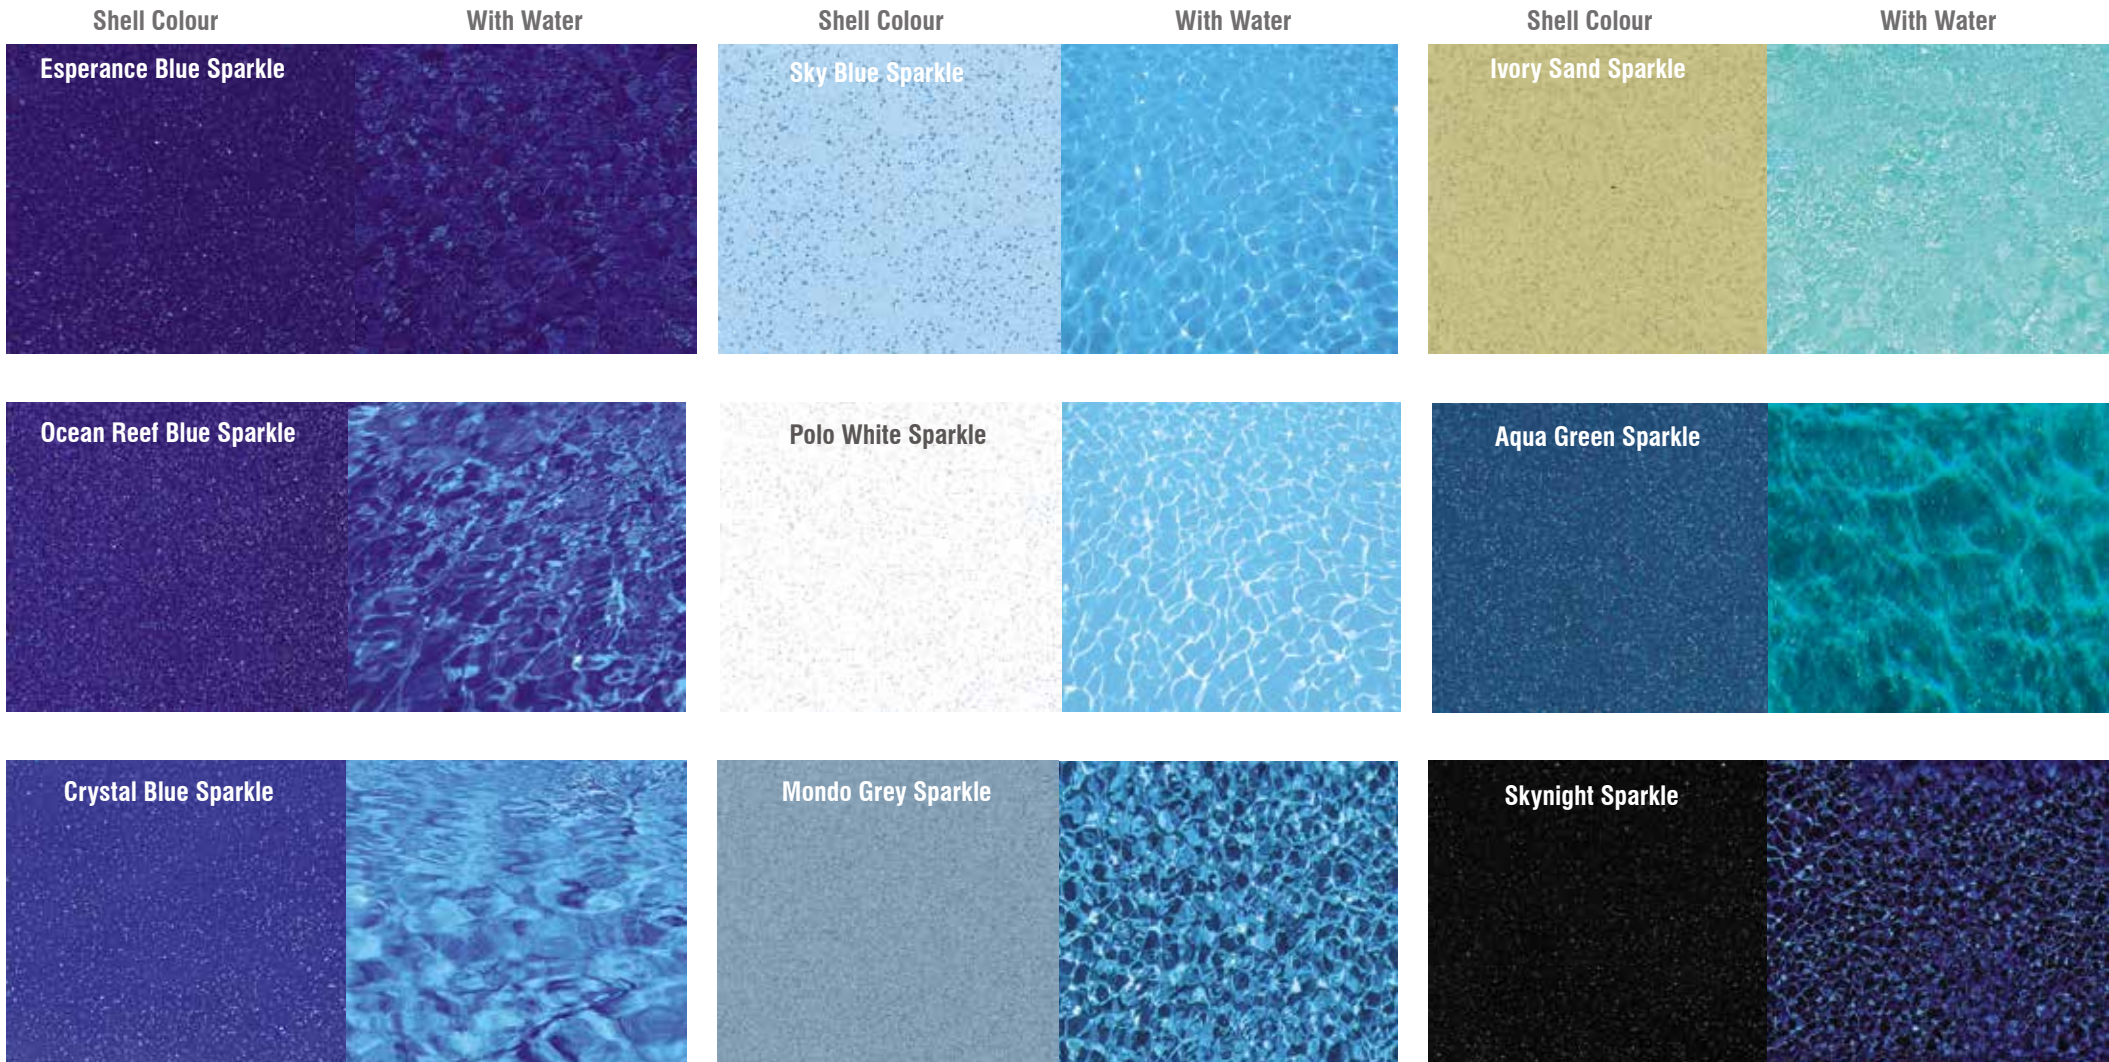

Actual colours may vary compared to final product and exact colour matches can not be guaranteed.