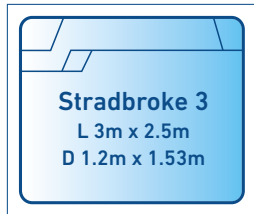

POOL RANGE

ALL POOL DIAGRAMS ARE TO SCALE 1:100

SPA

WADERS

3m - 4.5m

4.5m - 5m

5m - 5.5m

6m

6m - 6.5m

6.5m - 7m

7m

POOL RANGE

ALL POOL DIAGRAMS ARE TO SCALE 1:100

7m

7.5m - 8m

8m

8m

8m - 9m

9m - 10m

10m - 12m

STRADBROKE POOL & SPA

AVAILABLE SIZES

OVERALL LENGTH	WIDTH	SHALLOW END	DEEP END
5.5m	2.5m	1.2m	1.53m
6.5m	2.5m	1.15m	1.53m
7.5m	2.5m	1.15m	1.63m
8.5m	2.5m	1.15m	1.73m
9.5m	2.5m	1.15m	1.85m
10.5m	2.5m	1.15m	1.93m