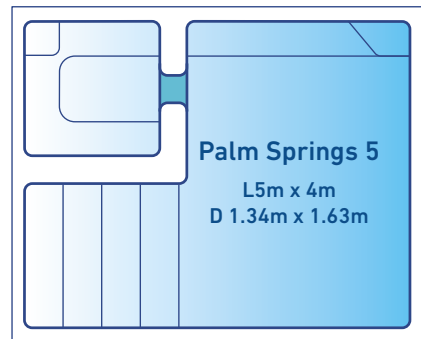

POOL RANGE

ALL POOL DIAGRAMS ARE TO SCALE 1:100

SPA

WADERS

3m - 4.5m

4.5m - 5m

5m - 5.5m

6m

6m - 6.5m

6.5m - 7m

7m

POOL RANGE

ALL POOL DIAGRAMS ARE TO SCALE 1:100

7m

7.5m - 8m

8m

8m

8m - 9m

9m - 10m

10m - 12m

STRADBROKE POOL & SPA

AVAILABLE SIZES

OVERALL LENGTH	WIDTH	SHALLOW END	DEEP END
5.5m	2.5m	1.2m	1.53m
6.5m	2.5m	1.15m	1.53m
7.5m	2.5m	1.15m	1.63m
8.5m	2.5m	1.15m	1.73m
9.5m	2.5m	1.15m	1.85m
10.5m	2.5m	1.15m	1.93m

Please Note: Sizes are approximate indications only and include 600mm gap between pool and spa

JURIEN POOL & SPA WADER

AVAILABLE SIZES

OVERALL LENGTH	WIDTH	SHALLOW END	DEEP END
7m	3m	1.15m	1.53m
8m	3m	1.15m	1.63m
9m	3m	1.15m	1.73m
10m	3m	1.15m	1.85m
11m	3m	1.15m	1.93m