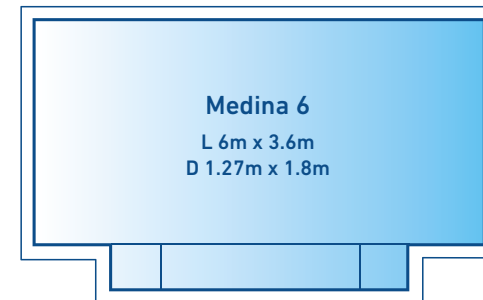

POOL RANGE

ALL POOL DIAGRAMS ARE TO SCALE 1:100

SPA

WADERS

3m - 4.5m

4.5m - 5m

5m - 5.5m

6m

6m - 6.5m

6.5m - 7m

7m

POOL RANGE

ALL POOL DIAGRAMS ARE TO SCALE 1:100

7m

7.5m - 8m

8m

8m

8m - 9m

9m - 10m

10m - 12m

STRADBROKE POOL & SPA

AVAILABLE SIZES

OVERALL LENGTH	WIDTH	SHALLOW END	DEEP END
5.5m	2.5m	1.2m	1.53m
6.5m	2.5m	1.15m	1.53m
7.5m	2.5m	1.15m	1.63m
8.5m	2.5m	1.15m	1.73m
9.5m	2.5m	1.15m	1.85m
10.5m	2.5m	1.15m	1.93m