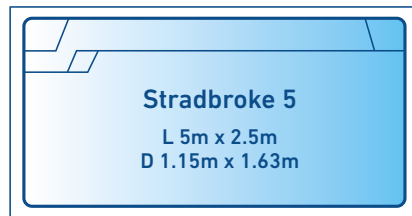

POOL RANGE

ALL POOL DIAGRAMS ARE TO SCALE 1:100

SPA

WADERS

3m - 4.5m

4.5m - 5m

5m - 5.5m

6m

6m - 6.5m

6.5m - 7m

7m

POOL RANGE

ALL POOL DIAGRAMS ARE TO SCALE 1:100

7m

7.5m - 8m

8m

8m

8m - 9m

9m - 10m

10m - 12m

STRADBROKE POOL & SPA

AVAILABLE SIZES

OVERALL LENGTH	WIDTH	SHALLOW END	DEEP END
5.5m	2.5m	1.2m	1.53m
6.5m	2.5m	1.15m	1.53m
7.5m	2.5m	1.15m	1.63m
8.5m	2.5m	1.15m	1.73m
9.5m	2.5m	1.15m	1.85m
10.5m	2.5m	1.15m	1.93m