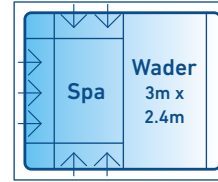

POOL RANGE

ALL POOL DIAGRAMS ARE TO SCALE 1:100

SPA

WADERS

3m - 4.5m

4.5m - 5m

5m - 5.5m

6m

6m - 6.5m

6.5m - 7m

7m

POOL RANGE

ALL POOL DIAGRAMS ARE TO SCALE 1:100

7m

7.5m - 8m

8m

8m

8m - 9m

9m - 10m

10m - 12m

STRADBROKE POOL & SPA

AVAILABLE SIZES

OVERALL LENGTH	WIDTH	SHALLOW END	DEEP END
5.5m	2.5m	1.2m	1.53m
6.5m	2.5m	1.15m	1.53m
7.5m	2.5m	1.15m	1.63m
8.5m	2.5m	1.15m	1.73m
9.5m	2.5m	1.15m	1.85m
10.5m	2.5m	1.15m	1.93m