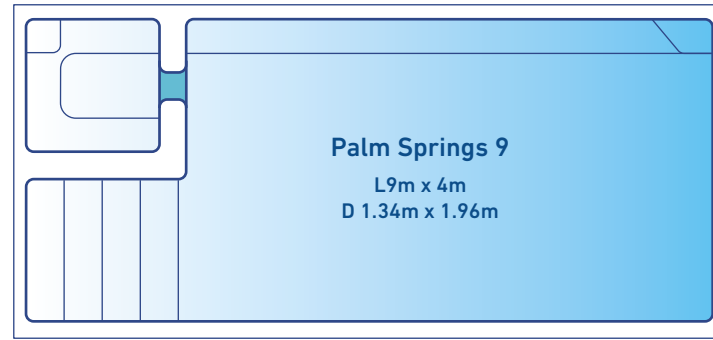

POOL RANGE

ALL POOL DIAGRAMS ARE TO SCALE 1:100

SPA

WADERS

3m - 4.5m

4.5m - 5m

5m - 5.5m

6m

6m - 6.5m

6.5m - 7m

7m

POOL RANGE

ALL POOL DIAGRAMS ARE TO SCALE 1:100

7m

7.5m - 8m

8m

8m

8m - 9m

9m - 10m

10m - 12m

STRADBROKE POOL & SPA

AVAILABLE SIZES

OVERALL LENGTH	WIDTH	SHALLOW END	DEEP END
5.5m	2.5m	1.2m	1.53m
6.5m	2.5m	1.15m	1.53m
7.5m	2.5m	1.15m	1.63m
8.5m	2.5m	1.15m	1.73m
9.5m	2.5m	1.15m	1.85m
10.5m	2.5m	1.15m	1.93m

Please Note: Sizes are approximate indications only and include 600mm gap between pool and spa

JURIEN POOL & SPA WADER

AVAILABLE SIZES

OVERALL LENGTH	WIDTH	SHALLOW END	DEEP END
7m	3m	1.15m	1.53m
8m	3m	1.15m	1.63m
9m	3m	1.15m	1.73m
10m	3m	1.15m	1.85m
11m	3m	1.15m	1.93m