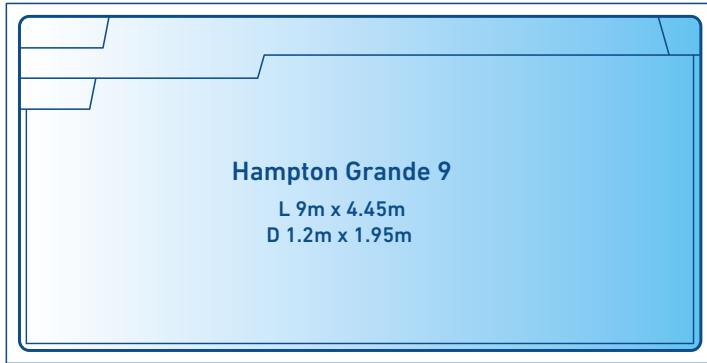

6m - 6.5m

6.5m - 7m

7m

POOL RANGE

ALL POOL DIAGRAMS ARE TO SCALE 1:100

7m

7.5m - 8m

8m

8m

8m - 9m

9m - 10m

10m - 12m

STRADBROKE POOL & SPA

AVAILABLE SIZES

OVERALL LENGTH	WIDTH	SHALLOW END	DEEP END
5.5m	2.5m	1.2m	1.53m
6.5m	2.5m	1.15m	1.53m
7.5m	2.5m	1.15m	1.63m
8.5m	2.5m	1.15m	1.73m
9.5m	2.5m	1.15m	1.85m
10.5m	2.5m	1.15m	1.93m