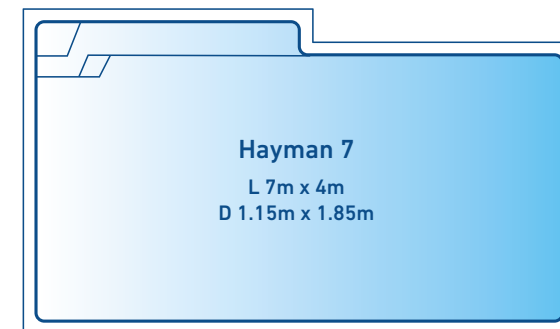

POOL RANGE

ALL POOL DIAGRAMS ARE TO SCALE 1:100

SPA

WADERS

3m - 4.5m

4.5m - 5m

5m - 5.5m

6m

6m - 6.5m

6.5m - 7m

7m

POOL RANGE

ALL POOL DIAGRAMS ARE TO SCALE 1:100

7m

7.5m - 8m

8m

8m

8m - 9m

9m - 10m

10m - 12m

STRADBROKE POOL & SPA

AVAILABLE SIZES

OVERALL LENGTH	WIDTH	SHALLOW END	DEEP END
5.5m	2.5m	1.2m	1.53m
6.5m	2.5m	1.15m	1.53m
7.5m	2.5m	1.15m	1.63m
8.5m	2.5m	1.15m	1.73m
9.5m	2.5m	1.15m	1.85m
10.5m	2.5m	1.15m	1.93m