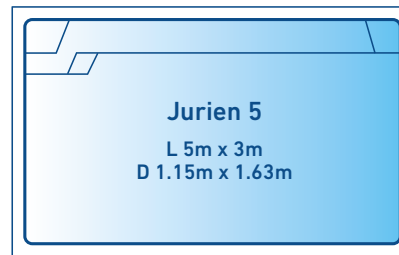

POOL RANGE

ALL POOL DIAGRAMS ARE TO SCALE 1:100

SPA

WADERS

3m - 4.5m

4.5m - 5m

5m - 5.5m

6m

6m - 6.5m

6.5m - 7m

7m

POOL RANGE

ALL POOL DIAGRAMS ARE TO SCALE 1:100

7m

7.5m - 8m

8m

8m

8m - 9m

9m - 10m

10m - 12m

STRADBROKE POOL & SPA

AVAILABLE SIZES

OVERALL LENGTH	WIDTH	SHALLOW END	DEEP END
5.5m	2.5m	1.2m	1.53m
6.5m	2.5m	1.15m	1.53m
7.5m	2.5m	1.15m	1.63m
8.5m	2.5m	1.15m	1.73m
9.5m	2.5m	1.15m	1.85m
10.5m	2.5m	1.15m	1.93m