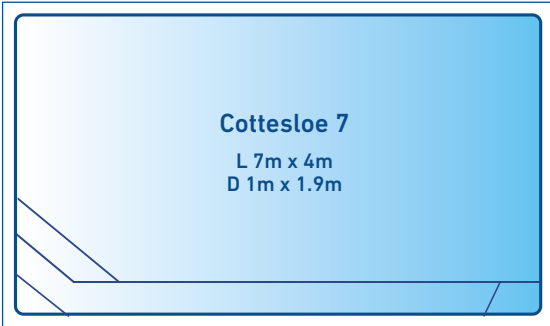

POOL RANGE

ALL POOL DIAGRAMS ARE TO SCALE 1:100

SPA

WADERS

3m - 4.5m

4.5m - 5m

5m - 5.5m

6m

6m - 6.5m

6.5m - 7m

7m

POOL RANGE

ALL POOL DIAGRAMS ARE TO SCALE 1:100

7m

7.5m - 8m

8m

8m

8m - 9m

9m - 10m

10m - 12m

STRADBROKE POOL & SPA

AVAILABLE SIZES

OVERALL LENGTH	WIDTH	SHALLOW END	DEEP END
5.5m	2.5m	1.2m	1.53m
6.5m	2.5m	1.15m	1.53m
7.5m	2.5m	1.15m	1.63m
8.5m	2.5m	1.15m	1.73m
9.5m	2.5m	1.15m	1.85m
10.5m	2.5m	1.15m	1.93m

Please Note: Sizes are approximate indications only and include 600mm gap between pool and spa

JURIEN POOL & SPA WADER

AVAILABLE SIZES

OVERALL LENGTH	WIDTH	SHALLOW END	DEEP END
7m	3m	1.15m	1.53m
8m	3m	1.15m	1.63m
9m	3m	1.15m	1.73m
10m	3m	1.15m	1.85m
11m	3m	1.15m	1.93m