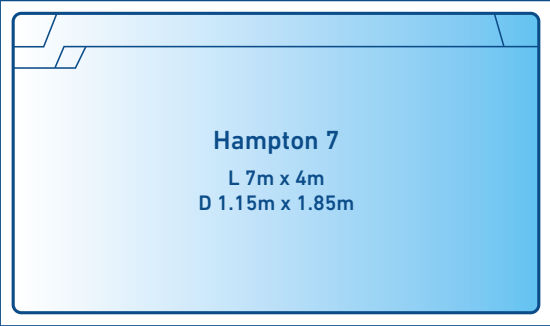

6m - 6.5m

6.5m - 7m

7m

POOL RANGE

ALL POOL DIAGRAMS ARE TO SCALE 1:100

7m

7.5m - 8m

8m

8m

8m - 9m

9m - 10m

10m - 12m

STRADBROKE POOL & SPA

AVAILABLE SIZES

OVERALL LENGTH	WIDTH	SHALLOW END	DEEP END
5.5m	2.5m	1.2m	1.53m
6.5m	2.5m	1.15m	1.53m
7.5m	2.5m	1.15m	1.63m
8.5m	2.5m	1.15m	1.73m
9.5m	2.5m	1.15m	1.85m
10.5m	2.5m	1.15m	1.93m