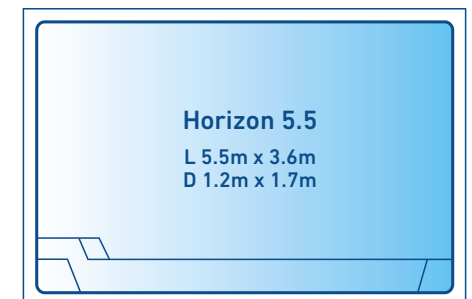

POOL RANGE

ALL POOL DIAGRAMS ARE TO SCALE 1:100

SPA

WADERS

3m - 4.5m

4.5m - 5m

5m - 5.5m

6m

6m - 6.5m

6.5m - 7m

7m

POOL RANGE

ALL POOL DIAGRAMS ARE TO SCALE 1:100

7m

7.5m - 8m

8m

8m

8m - 9m

9m - 10m

10m - 12m

STRADBROKE POOL & SPA

AVAILABLE SIZES

OVERALL LENGTH	WIDTH	SHALLOW END	DEEP END
5.5m	2.5m	1.2m	1.53m
6.5m	2.5m	1.15m	1.53m
7.5m	2.5m	1.15m	1.63m
8.5m	2.5m	1.15m	1.73m
9.5m	2.5m	1.15m	1.85m
10.5m	2.5m	1.15m	1.93m