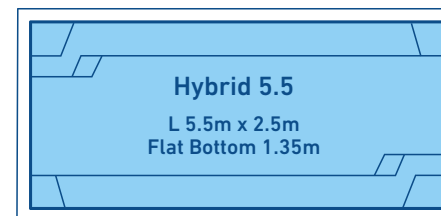

POOL RANGE

ALL POOL DIAGRAMS ARE TO SCALE 1:100

SPA

WADERS

3m - 4.5m

4.5m - 5m

5m - 5.5m

6m

6m - 6.5m

6.5m - 7m

7m

POOL RANGE

ALL POOL DIAGRAMS ARE TO SCALE 1:100

7m

7.5m - 8m

8m

8m

8m - 9m

9m - 10m

10m - 12m

STRADBROKE POOL & SPA

AVAILABLE SIZES

OVERALL LENGTH	WIDTH	SHALLOW END	DEEP END
5.5m	2.5m	1.2m	1.53m
6.5m	2.5m	1.15m	1.53m
7.5m	2.5m	1.15m	1.63m
8.5m	2.5m	1.15m	1.73m
9.5m	2.5m	1.15m	1.85m
10.5m	2.5m	1.15m	1.93m