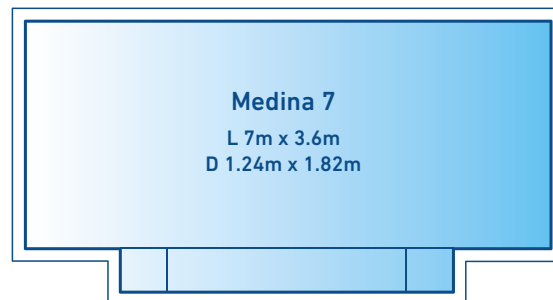

POOL RANGE

ALL POOL DIAGRAMS ARE TO SCALE 1:100

SPA

WADERS

3m - 4.5m

4.5m - 5m

5m - 5.5m

6m

6m - 6.5m

6.5m - 7m

7m

POOL RANGE

ALL POOL DIAGRAMS ARE TO SCALE 1:100

7m

7.5m - 8m

8m

8m

8m - 9m

9m - 10m

10m - 12m

STRADBROKE POOL & SPA

AVAILABLE SIZES

OVERALL LENGTH	WIDTH	SHALLOW END	DEEP END
5.5m	2.5m	1.2m	1.53m
6.5m	2.5m	1.15m	1.53m
7.5m	2.5m	1.15m	1.63m
8.5m	2.5m	1.15m	1.73m
9.5m	2.5m	1.15m	1.85m
10.5m	2.5m	1.15m	1.93m