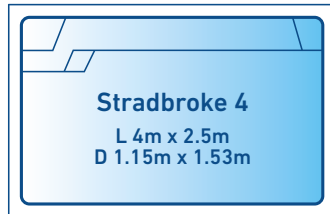

POOL RANGE

ALL POOL DIAGRAMS ARE TO SCALE 1:100

SPA

WADERS

3m - 4.5m

4.5m - 5m

5m - 5.5m

6m

6m - 6.5m

6.5m - 7m

7m

POOL RANGE

ALL POOL DIAGRAMS ARE TO SCALE 1:100

7m

7.5m - 8m

8m

8m

8m - 9m

9m - 10m

10m - 12m

STRADBROKE POOL & SPA

AVAILABLE SIZES

OVERALL LENGTH	WIDTH	SHALLOW END	DEEP END
5.5m	2.5m	1.2m	1.53m
6.5m	2.5m	1.15m	1.53m
7.5m	2.5m	1.15m	1.63m
8.5m	2.5m	1.15m	1.73m
9.5m	2.5m	1.15m	1.85m
10.5m	2.5m	1.15m	1.93m