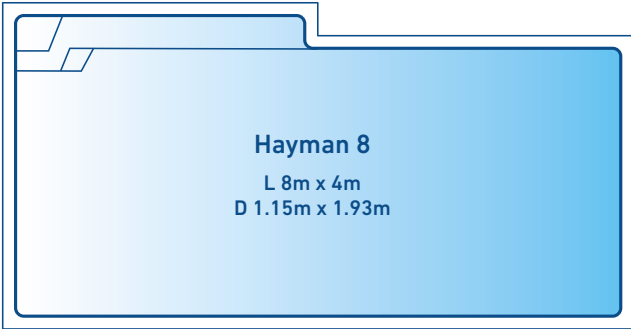

POOL RANGE

ALL POOL DIAGRAMS ARE TO SCALE 1:100

SPA

WADERS

3m - 4.5m

4.5m - 5m

5m - 5.5m

6m

6m - 6.5m

6.5m - 7m

7m

POOL RANGE

ALL POOL DIAGRAMS ARE TO SCALE 1:100

7m

7.5m - 8m

8m

8m

8m - 9m

9m - 10m

10m - 12m

STRADBROKE POOL & SPA

AVAILABLE SIZES

OVERALL LENGTH	WIDTH	SHALLOW END	DEEP END
5.5m	2.5m	1.2m	1.53m
6.5m	2.5m	1.15m	1.53m
7.5m	2.5m	1.15m	1.63m
8.5m	2.5m	1.15m	1.73m
9.5m	2.5m	1.15m	1.85m
10.5m	2.5m	1.15m	1.93m