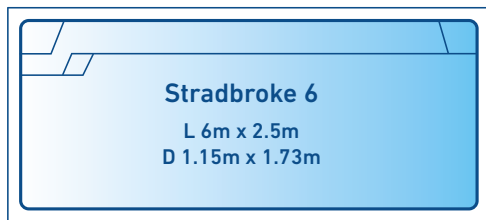

POOL RANGE

ALL POOL DIAGRAMS ARE TO SCALE 1:100

SPA

WADERS

3m - 4.5m

4.5m - 5m

5m - 5.5m

6m

6m - 6.5m

6.5m - 7m

7m

POOL RANGE

ALL POOL DIAGRAMS ARE TO SCALE 1:100

7m

7.5m - 8m

8m

8m

8m - 9m

9m - 10m

10m - 12m

STRADBROKE POOL & SPA

AVAILABLE SIZES

OVERALL LENGTH	WIDTH	SHALLOW END	DEEP END
5.5m	2.5m	1.2m	1.53m
6.5m	2.5m	1.15m	1.53m
7.5m	2.5m	1.15m	1.63m
8.5m	2.5m	1.15m	1.73m
9.5m	2.5m	1.15m	1.85m
10.5m	2.5m	1.15m	1.93m