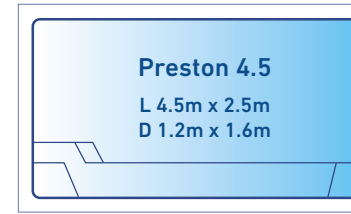

POOL RANGE

ALL POOL DIAGRAMS ARE TO SCALE 1:100

SPA

WADERS

3m - 4.5m

4.5m - 5m

5m - 5.5m

6m

6m - 6.5m

6.5m - 7m

7m

POOL RANGE

ALL POOL DIAGRAMS ARE TO SCALE 1:100

7m

7.5m - 8m

8m

8m

8m - 9m

9m - 10m

10m - 12m

STRADBROKE POOL & SPA

AVAILABLE SIZES

OVERALL LENGTH	WIDTH	SHALLOW END	DEEP END
5.5m	2.5m	1.2m	1.53m
6.5m	2.5m	1.15m	1.53m
7.5m	2.5m	1.15m	1.63m
8.5m	2.5m	1.15m	1.73m
9.5m	2.5m	1.15m	1.85m
10.5m	2.5m	1.15m	1.93m