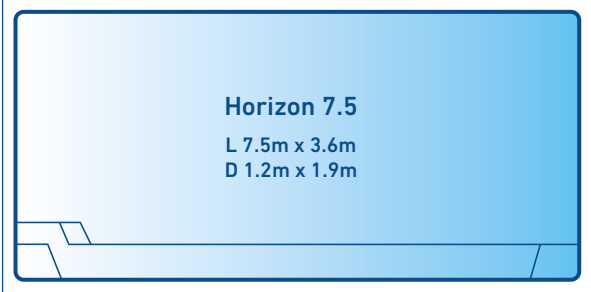

POOL RANGE

ALL POOL DIAGRAMS ARE TO SCALE 1:100

SPA

WADERS

3m - 4.5m

4.5m - 5m

5m - 5.5m

6m

6m - 6.5m

6.5m - 7m

7m

POOL RANGE

ALL POOL DIAGRAMS ARE TO SCALE 1:100

7m

7.5m - 8m

8m

8m

8m - 9m

9m - 10m

10m - 12m

STRADBROKE POOL & SPA

AVAILABLE SIZES

OVERALL LENGTH	WIDTH	SHALLOW END	DEEP END
5.5m	2.5m	1.2m	1.53m
6.5m	2.5m	1.15m	1.53m
7.5m	2.5m	1.15m	1.63m
8.5m	2.5m	1.15m	1.73m
9.5m	2.5m	1.15m	1.85m
10.5m	2.5m	1.15m	1.93m

Please Note: Sizes are approximate indications only and include 600mm gap between pool and spa

JURIEN POOL & SPA WADER

AVAILABLE SIZES

OVERALL LENGTH	WIDTH	SHALLOW END	DEEP END
7m	3m	1.15m	1.53m
8m	3m	1.15m	1.63m
9m	3m	1.15m	1.73m
10m	3m	1.15m	1.85m
11m	3m	1.15m	1.93m