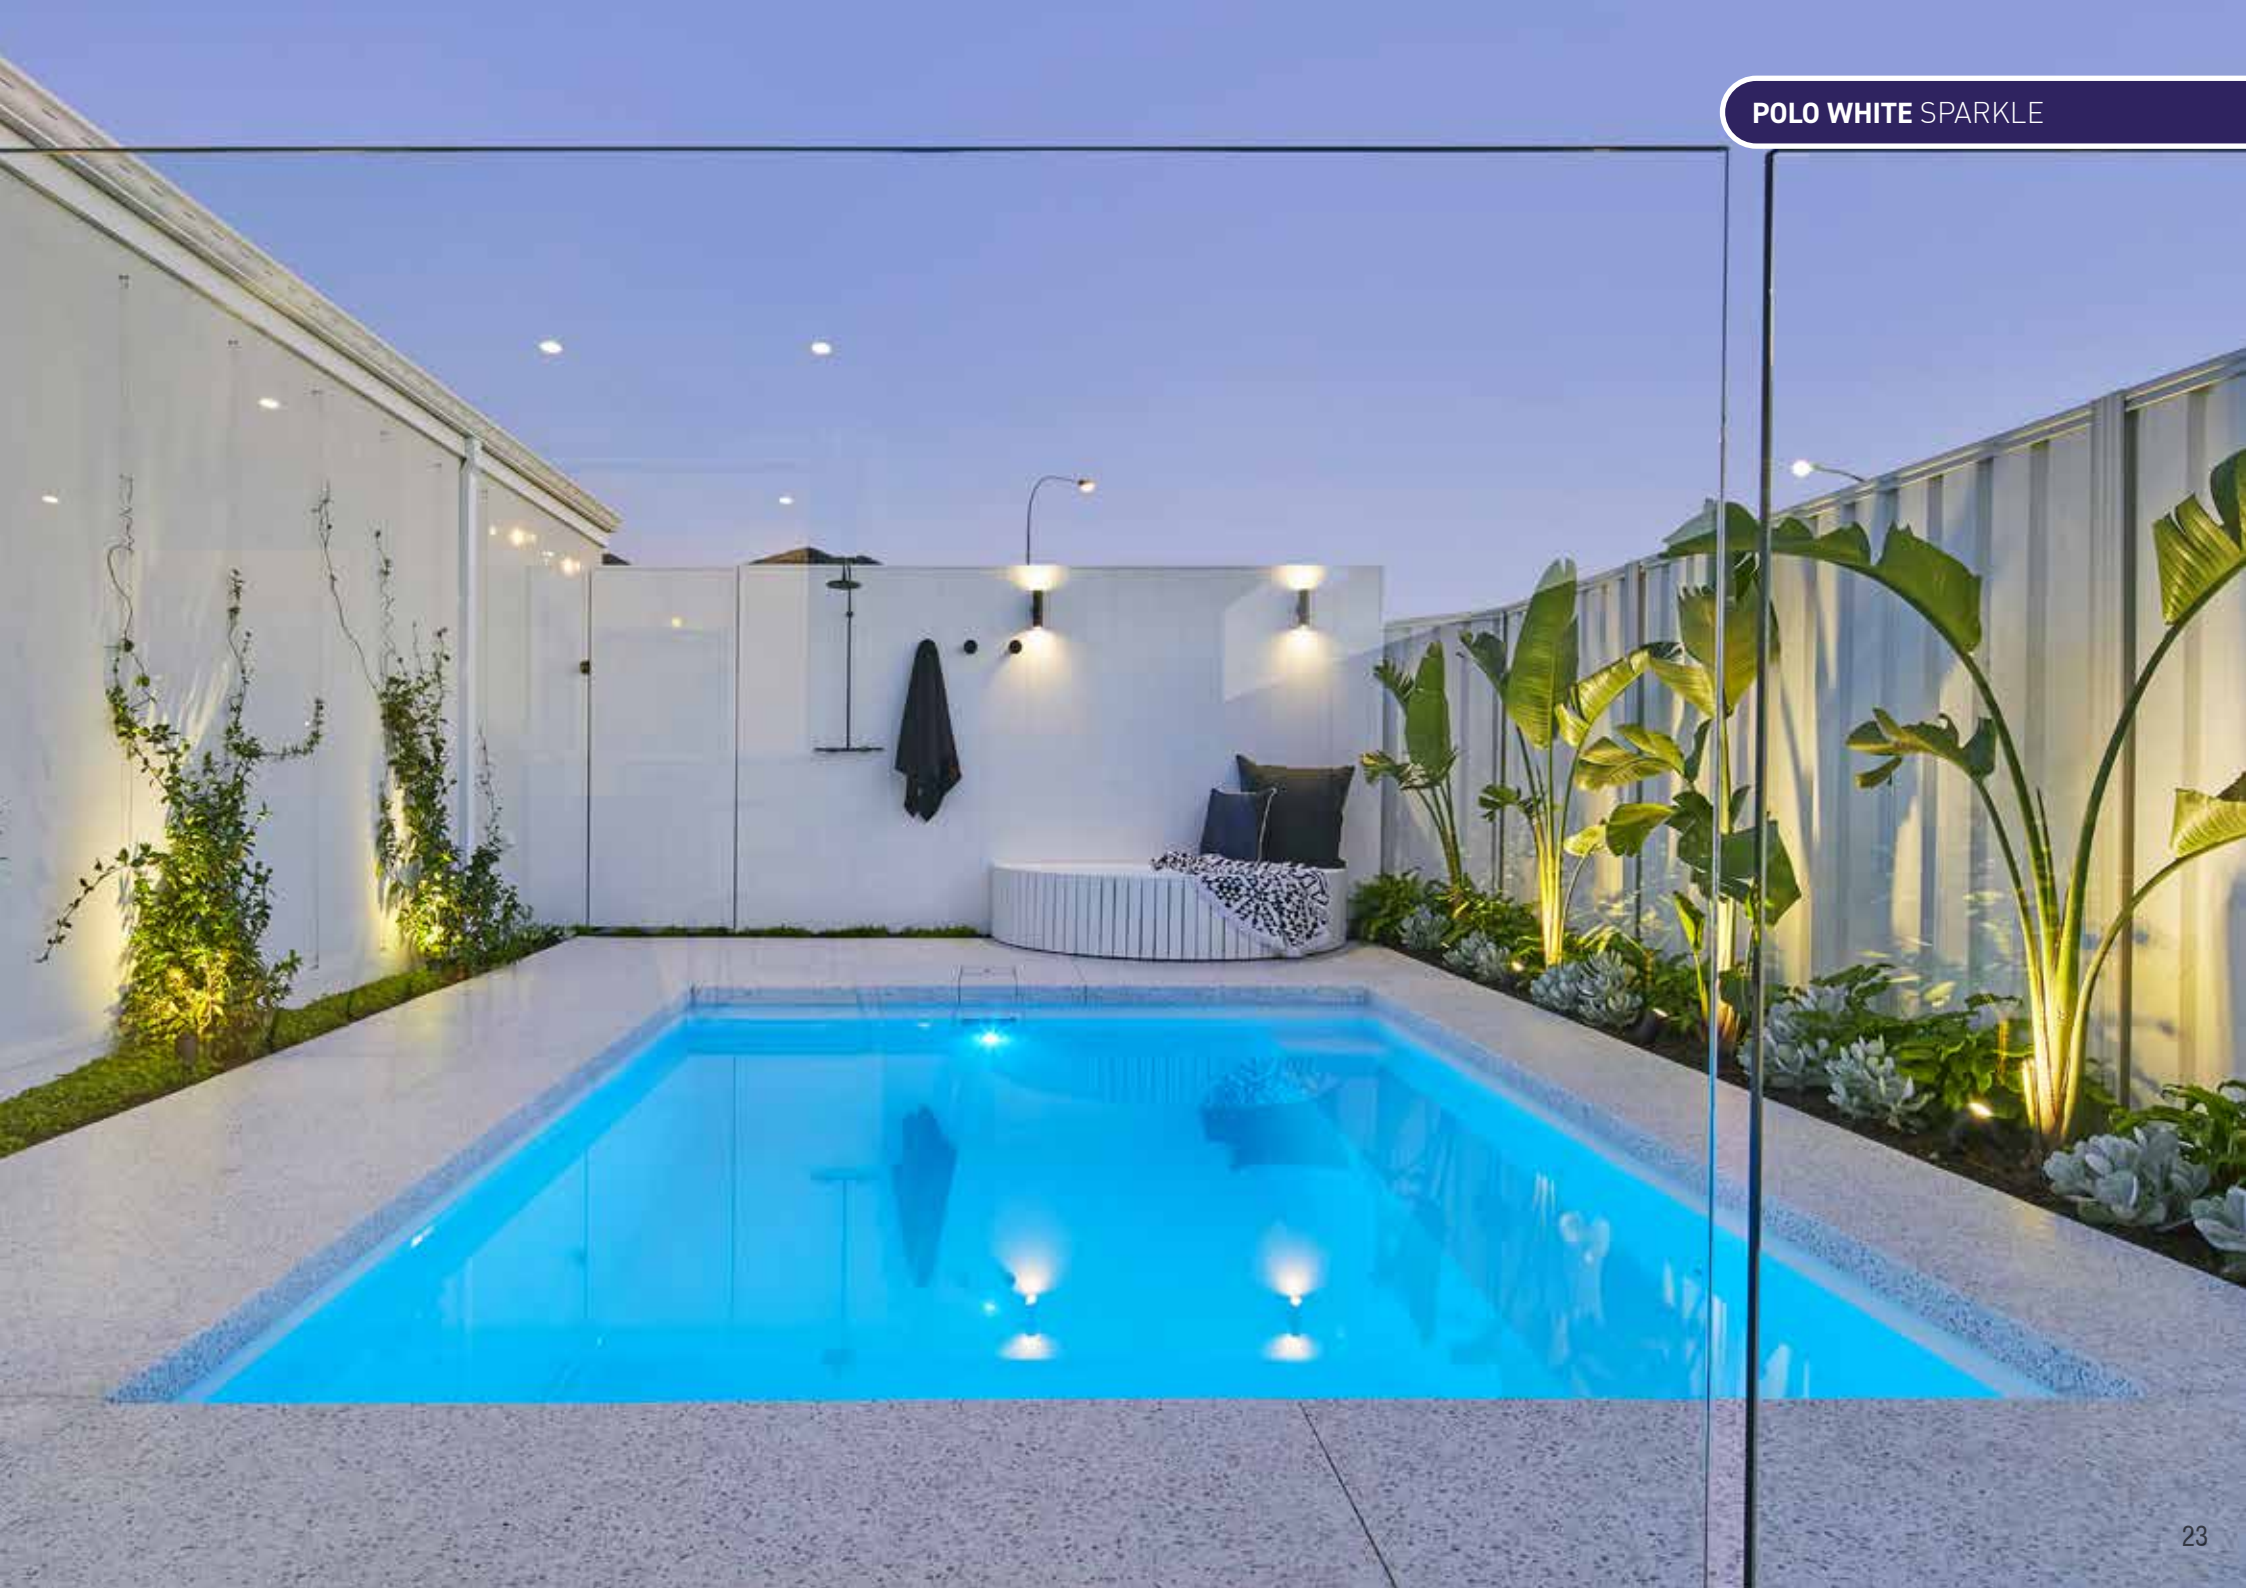

HORIZON SERIES

The Horizon series is a clean and stylish pool design.

Offering plenty of width and generous swimming space perfect for exercise and recreation, while the full length bench seating is ideal for relaxing with family and friends.