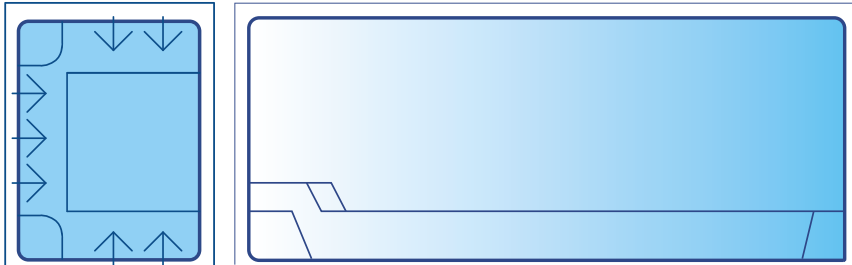

LENGTH	WIDTH	SPA DEPTH	PLATFORM DEPTH
3m	2.4m	1m	400mm
3.6m	2.4m	1m	400mm
4m	2.4m	1m	400mm

Please Note: Sizes are approximate indications only

OCEAN REEF BLUE SPARKLE

STRADBROKE POOL & SPA

AVAILABLE SIZES

IMPORTANT NOTE:

Overall length includes 600mm gap between pool & spa wader

SPA DETAILS:

- Spa area 2.5m x 1.9m
- Spa depth 1m

PRESTON POOL & SPA WADER

AVAILABLE SIZES

OVERALL LENGTH	WIDTH	SHALLOW END	DEEP END	AVAILABLE
10m	2.5m	1.2m	1.9m	MARCH 2023
9m	2.5m	1.2m	1.8m	MARCH 2023
8m	2.5m	1.2m	1.7m	APRIL 2023
7m	2.5m	1.2m	1.6m	APRIL 2023

Please Note: Sizes are approximate indications only

IMPORTANT NOTE:

Overall length includes 600mm gap between pool & spa wader

KEY FEATURES

- Unobstructed swimming area.
- Full length bench seating, ideal for optional spa seat.
- Dual entry and exit points for versatile positioning.
- Square internal corners allow for 90 degree paving without unsightly mitres.
- Bench seat allows for close positioning to boundaries and structures.