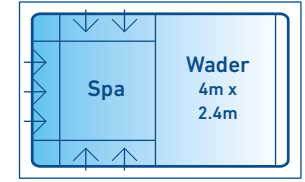

POOL RANGE

ALL POOL DIAGRAMS ARE TO SCALE 1:100

SPA

WADERS

3m - 4.5m

4.5m - 5m

5m - 5.5m

6m

6m - 6.5m

6.5m - 7m

7m

POOL RANGE

ALL POOL DIAGRAMS ARE TO SCALE 1:100

7m

7.5m - 8m

8m

8m

8m - 9m

9m - 10m

10m - 12m

STRADBROKE POOL & SPA

AVAILABLE SIZES

OVERALL LENGTH	WIDTH	SHALLOW END	DEEP END
5.5m	2.5m	1.2m	1.53m
6.5m	2.5m	1.15m	1.53m
7.5m	2.5m	1.15m	1.63m
8.5m	2.5m	1.15m	1.73m
9.5m	2.5m	1.15m	1.85m
10.5m	2.5m	1.15m	1.93m