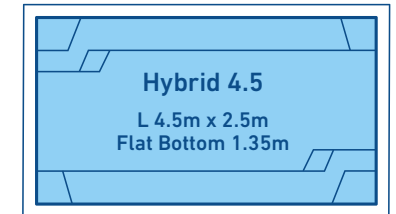

POOL RANGE

ALL POOL DIAGRAMS ARE TO SCALE 1:100

SPA

WADERS

3m - 4.5m

4.5m - 5m

5m - 5.5m

6m

6m - 6.5m

6.5m - 7m

7m

POOL RANGE

ALL POOL DIAGRAMS ARE TO SCALE 1:100

7m

7.5m - 8m

8m

8m

8m - 9m

9m - 10m

10m - 12m

STRADBROKE POOL & SPA

AVAILABLE SIZES

OVERALL LENGTH	WIDTH	SHALLOW END	DEEP END
5.5m	2.5m	1.2m	1.53m
6.5m	2.5m	1.15m	1.53m
7.5m	2.5m	1.15m	1.63m
8.5m	2.5m	1.15m	1.73m
9.5m	2.5m	1.15m	1.85m
10.5m	2.5m	1.15m	1.93m