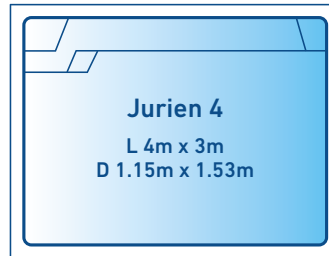

POOL RANGE

ALL POOL DIAGRAMS ARE TO SCALE 1:100

SPA

WADERS

3m - 4.5m

4.5m - 5m

5m - 5.5m

6m

6m - 6.5m

6.5m - 7m

7m

POOL RANGE

ALL POOL DIAGRAMS ARE TO SCALE 1:100

7m

7.5m - 8m

8m

8m

8m - 9m

9m - 10m

10m - 12m

STRADBROKE POOL & SPA

AVAILABLE SIZES

OVERALL LENGTH	WIDTH	SHALLOW END	DEEP END
5.5m	2.5m	1.2m	1.53m
6.5m	2.5m	1.15m	1.53m
7.5m	2.5m	1.15m	1.63m
8.5m	2.5m	1.15m	1.73m
9.5m	2.5m	1.15m	1.85m
10.5m	2.5m	1.15m	1.93m