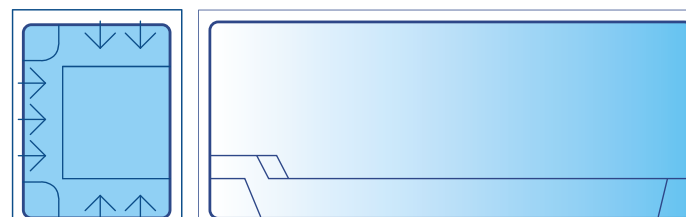

8m

8m - 9m

9m - 10m

10m - 12m

STRADBROKE POOL & SPA

AVAILABLE SIZES

OVERALL LENGTH	WIDTH	SHALLOW END	DEEP END
5.5m	2.5m	1.2m	1.53m
6.5m	2.5m	1.15m	1.53m
7.5m	2.5m	1.15m	1.63m
8.5m	2.5m	1.15m	1.73m
9.5m	2.5m	1.15m	1.85m
10.5m	2.5m	1.15m	1.93m

Please Note: Sizes are approximate indications only and include 600mm gap between pool and spa

JURIEN POOL & SPA WADER

AVAILABLE SIZES

OVERALL LENGTH	WIDTH	SHALLOW END	DEEP END
7m	3m	1.15m	1.53m
8m	3m	1.15m	1.63m
9m	3m	1.15m	1.73m
10m	3m	1.15m	1.85m
11m	3m	1.15m	1.93m

Please Note: Sizes are approximate indications only and include 600mm gap between pool and spa

PRESTON POOL & SPA WADER

AVAILABLE SIZES

OVERALL LENGTH	WIDTH	SHALLOW END	DEEP END	AVAILABLE
10m	2.5m	1.2m	1.9m	MARCH 2023
9m	2.5m	1.2m	1.8m	MARCH 2023
8m	2.5m	1.2m	1.7m	APRIL 2023
7m	2.5m	1.2m	1.6m	APRIL 2023

Please Note: Sizes are approximate indications only and include 600mm gap between pool and spa

HORIZON POOL & SPA WADER

AVAILABLE SIZES

OVERALL LENGTH	WIDTH	SHALLOW END	DEEP END
7.5m	3.6m	1.2m	1.6m
8.5m	3.6m	1.2m	1.7m
9.5m	3.6m	1.2m	1.8m
10.5m	3.6m	1.2m	1.9m