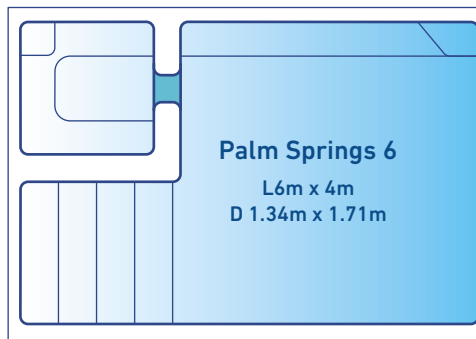

POOL RANGE

ALL POOL DIAGRAMS ARE TO SCALE 1:100

SPA

WADERS

3m - 4.5m

4.5m - 5m

5m - 5.5m

6m

6m - 6.5m

6.5m - 7m

7m

POOL RANGE

ALL POOL DIAGRAMS ARE TO SCALE 1:100

7m

7.5m - 8m

8m

8m

8m - 9m

9m - 10m

10m - 12m

STRADBROKE POOL & SPA

AVAILABLE SIZES

OVERALL LENGTH	WIDTH	SHALLOW END	DEEP END
5.5m	2.5m	1.2m	1.53m
6.5m	2.5m	1.15m	1.53m
7.5m	2.5m	1.15m	1.63m
8.5m	2.5m	1.15m	1.73m
9.5m	2.5m	1.15m	1.85m
10.5m	2.5m	1.15m	1.93m