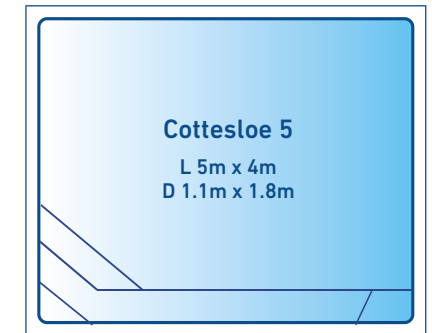

POOL RANGE

ALL POOL DIAGRAMS ARE TO SCALE 1:100

SPA

WADERS

3m - 4.5m

4.5m - 5m

5m - 5.5m

6m

6m - 6.5m

6.5m - 7m

7m

POOL RANGE

ALL POOL DIAGRAMS ARE TO SCALE 1:100

7m

7.5m - 8m

8m

8m

8m - 9m

9m - 10m

10m - 12m

STRADBROKE POOL & SPA

AVAILABLE SIZES

OVERALL LENGTH	WIDTH	SHALLOW END	DEEP END
5.5m	2.5m	1.2m	1.53m
6.5m	2.5m	1.15m	1.53m
7.5m	2.5m	1.15m	1.63m
8.5m	2.5m	1.15m	1.73m
9.5m	2.5m	1.15m	1.85m
10.5m	2.5m	1.15m	1.93m