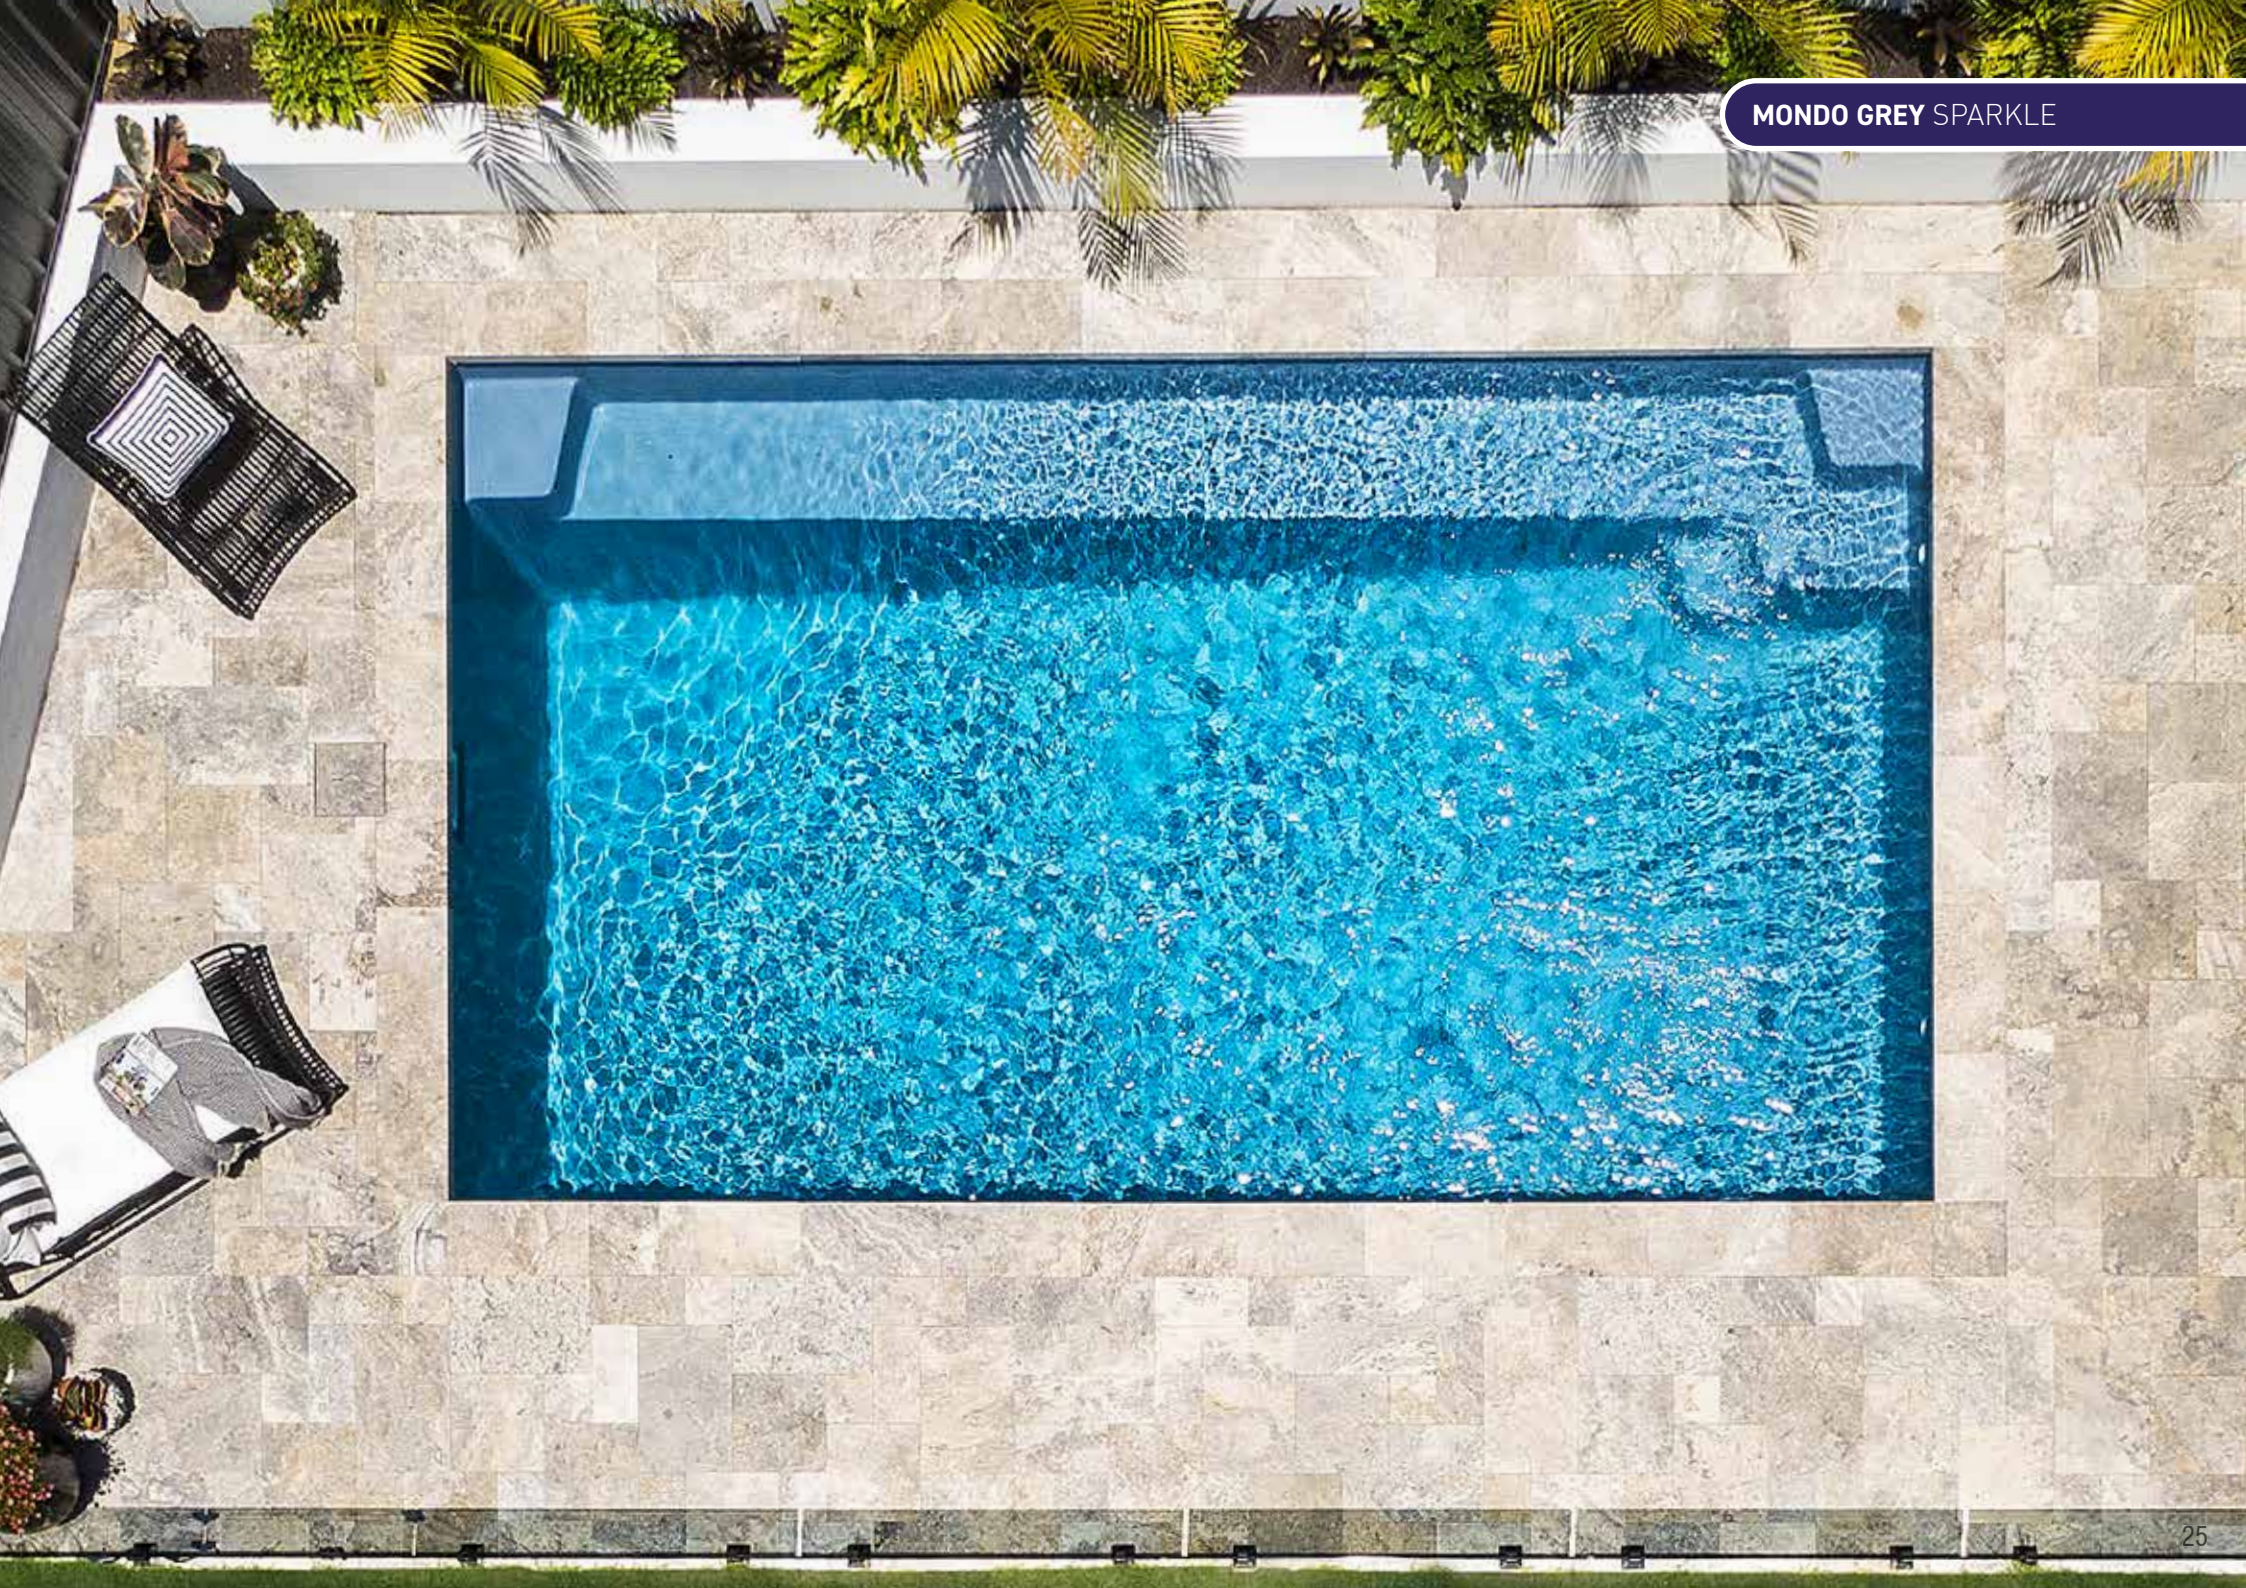

AVAILABLE SIZES

LENGTH	WIDTH	SHALLOW END	DEEP END
4.5m	3.6m	1.2m	1.6m
5.5m	3.6m	1.2m	1.7m
6.5m	3.6m	1.2m	1.8m
7.5m	3.6m	1.2m	1.9m

Please Note: Sizes are approximate indications only

KEY FEATURES

- Unobstructed swimming area.
- Full length bench seating, ideal for optional spa seat.
- Dual entry and exit points for versatile positioning.
- Square internal corners allow for 90 degree paving for a cleaner, stylish look.
- Bench seat allows for close positioning to boundaries and structures.

MEDINA SERIES

The Medina is a stylish pool design that is perfect for modern homes. Tight radius corners and side entry steps allow for a clean and sophisticated look. The Medina also features a wader bench that is ideal for relaxing.

POLO WHITE SPARKLE

HAYMAN SERIES

The Hayman series features a geometric and traditional pool design. With tight radius corners that allow for a cleaner look. The side entry steps located out of the swimming area maximize swimming space with a generous seating area that offers the perfect spot for relaxing.