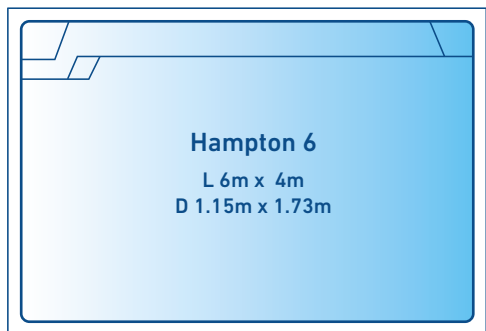

POOL RANGE

ALL POOL DIAGRAMS ARE TO SCALE 1:100

SPA

WADERS

3m - 4.5m

4.5m - 5m

5m - 5.5m

6m

6m - 6.5m

6.5m - 7m

7m

POOL RANGE

ALL POOL DIAGRAMS ARE TO SCALE 1:100

7m

7.5m - 8m

8m

8m

8m - 9m

9m - 10m

10m - 12m

STRADBROKE POOL & SPA

AVAILABLE SIZES

OVERALL LENGTH	WIDTH	SHALLOW END	DEEP END
5.5m	2.5m	1.2m	1.53m
6.5m	2.5m	1.15m	1.53m
7.5m	2.5m	1.15m	1.63m
8.5m	2.5m	1.15m	1.73m
9.5m	2.5m	1.15m	1.85m
10.5m	2.5m	1.15m	1.93m