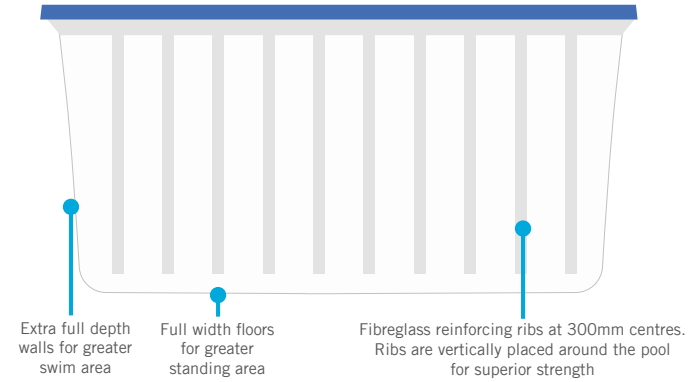

FRONT PROFILE