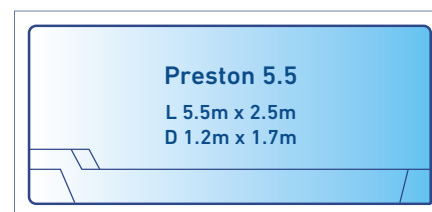

POOL RANGE

ALL POOL DIAGRAMS ARE TO SCALE 1:100

SPA

WADERS

3m - 4.5m

4.5m - 5m

5m - 5.5m

6m

6m - 6.5m

6.5m - 7m

7m

POOL RANGE

ALL POOL DIAGRAMS ARE TO SCALE 1:100

7m

7.5m - 8m

8m

8m

8m - 9m

9m - 10m

10m - 12m

STRADBROKE POOL & SPA

AVAILABLE SIZES

OVERALL LENGTH	WIDTH	SHALLOW END	DEEP END
5.5m	2.5m	1.2m	1.53m
6.5m	2.5m	1.15m	1.53m
7.5m	2.5m	1.15m	1.63m
8.5m	2.5m	1.15m	1.73m
9.5m	2.5m	1.15m	1.85m
10.5m	2.5m	1.15m	1.93m