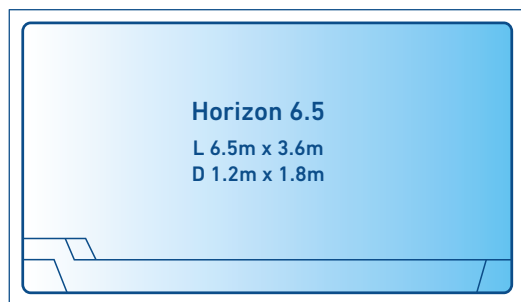

POOL RANGE

ALL POOL DIAGRAMS ARE TO SCALE 1:100

SPA

WADERS

3m - 4.5m

4.5m - 5m

5m - 5.5m

6m

6m - 6.5m

6.5m - 7m

7m

POOL RANGE

ALL POOL DIAGRAMS ARE TO SCALE 1:100

7m

7.5m - 8m

8m

8m

8m - 9m

9m - 10m

10m - 12m

STRADBROKE POOL & SPA

AVAILABLE SIZES

OVERALL LENGTH	WIDTH	SHALLOW END	DEEP END
5.5m	2.5m	1.2m	1.53m
6.5m	2.5m	1.15m	1.53m
7.5m	2.5m	1.15m	1.63m
8.5m	2.5m	1.15m	1.73m
9.5m	2.5m	1.15m	1.85m
10.5m	2.5m	1.15m	1.93m