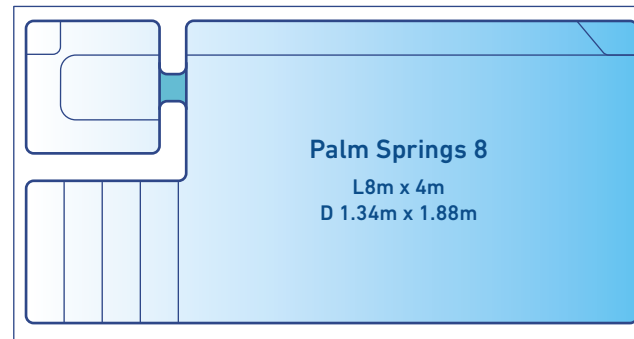

POOL RANGE

ALL POOL DIAGRAMS ARE TO SCALE 1:100

SPA

WADERS

3m - 4.5m

4.5m - 5m

5m - 5.5m

6m

6m - 6.5m

6.5m - 7m

7m

POOL RANGE

ALL POOL DIAGRAMS ARE TO SCALE 1:100

7m

7.5m - 8m

8m

8m

8m - 9m

9m - 10m

10m - 12m

STRADBROKE POOL & SPA

AVAILABLE SIZES

OVERALL LENGTH	WIDTH	SHALLOW END	DEEP END
5.5m	2.5m	1.2m	1.53m
6.5m	2.5m	1.15m	1.53m
7.5m	2.5m	1.15m	1.63m
8.5m	2.5m	1.15m	1.73m
9.5m	2.5m	1.15m	1.85m
10.5m	2.5m	1.15m	1.93m

Please Note: Sizes are approximate indications only and include 600mm gap between pool and spa

JURIEN POOL & SPA WADER

AVAILABLE SIZES

OVERALL LENGTH	WIDTH	SHALLOW END	DEEP END
7m	3m	1.15m	1.53m
8m	3m	1.15m	1.63m
9m	3m	1.15m	1.73m
10m	3m	1.15m	1.85m
11m	3m	1.15m	1.93m