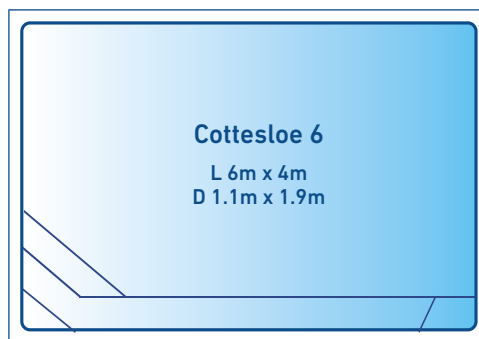

POOL RANGE

ALL POOL DIAGRAMS ARE TO SCALE 1:100

SPA

WADERS

3m - 4.5m

4.5m - 5m

5m - 5.5m

6m

6m - 6.5m

6.5m - 7m

7m

POOL RANGE

ALL POOL DIAGRAMS ARE TO SCALE 1:100

7m

7.5m - 8m

8m

8m

8m - 9m

9m - 10m

10m - 12m

STRADBROKE POOL & SPA

AVAILABLE SIZES

OVERALL LENGTH	WIDTH	SHALLOW END	DEEP END
5.5m	2.5m	1.2m	1.53m
6.5m	2.5m	1.15m	1.53m
7.5m	2.5m	1.15m	1.63m
8.5m	2.5m	1.15m	1.73m
9.5m	2.5m	1.15m	1.85m
10.5m	2.5m	1.15m	1.93m