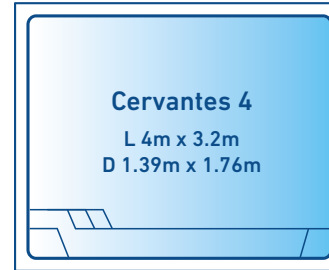

POOL RANGE

ALL POOL DIAGRAMS ARE TO SCALE 1:100

SPA

WADERS

3m - 4.5m

4.5m - 5m

5m - 5.5m

6m

6m - 6.5m

6.5m - 7m

7m

POOL RANGE

ALL POOL DIAGRAMS ARE TO SCALE 1:100

7m

7.5m - 8m

8m

8m

8m - 9m

9m - 10m

10m - 12m

STRADBROKE POOL & SPA

AVAILABLE SIZES

OVERALL LENGTH	WIDTH	SHALLOW END	DEEP END
5.5m	2.5m	1.2m	1.53m
6.5m	2.5m	1.15m	1.53m
7.5m	2.5m	1.15m	1.63m
8.5m	2.5m	1.15m	1.73m
9.5m	2.5m	1.15m	1.85m
10.5m	2.5m	1.15m	1.93m