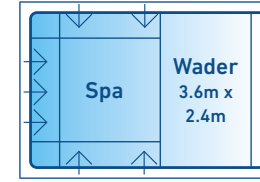

POOL RANGE

ALL POOL DIAGRAMS ARE TO SCALE 1:100

SPA

WADERS

3m - 4.5m

4.5m - 5m

5m - 5.5m

6m

6m - 6.5m

6.5m - 7m

7m

POOL RANGE

ALL POOL DIAGRAMS ARE TO SCALE 1:100

7m

7.5m - 8m

8m

8m

8m - 9m

9m - 10m

10m - 12m

STRADBROKE POOL & SPA

AVAILABLE SIZES

OVERALL LENGTH	WIDTH	SHALLOW END	DEEP END
5.5m	2.5m	1.2m	1.53m
6.5m	2.5m	1.15m	1.53m
7.5m	2.5m	1.15m	1.63m
8.5m	2.5m	1.15m	1.73m
9.5m	2.5m	1.15m	1.85m
10.5m	2.5m	1.15m	1.93m