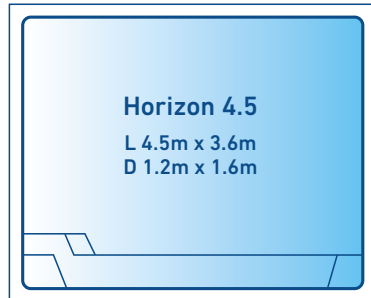

POOL RANGE

ALL POOL DIAGRAMS ARE TO SCALE 1:100

SPA

WADERS

3m - 4.5m

4.5m - 5m

5m - 5.5m

6m

6m - 6.5m

6.5m - 7m

7m

POOL RANGE

ALL POOL DIAGRAMS ARE TO SCALE 1:100

7m

7.5m - 8m

8m

8m

8m - 9m

9m - 10m

10m - 12m

STRADBROKE POOL & SPA

AVAILABLE SIZES

OVERALL LENGTH	WIDTH	SHALLOW END	DEEP END
5.5m	2.5m	1.2m	1.53m
6.5m	2.5m	1.15m	1.53m
7.5m	2.5m	1.15m	1.63m
8.5m	2.5m	1.15m	1.73m
9.5m	2.5m	1.15m	1.85m
10.5m	2.5m	1.15m	1.93m