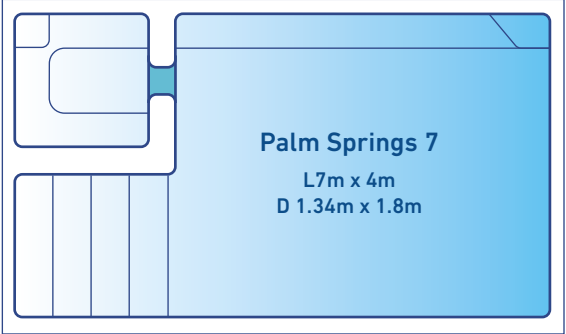

POOL RANGE

ALL POOL DIAGRAMS ARE TO SCALE 1:100

SPA

WADERS

3m - 4.5m

4.5m - 5m

5m - 5.5m

6m

6m - 6.5m

6.5m - 7m

7m

POOL RANGE

ALL POOL DIAGRAMS ARE TO SCALE 1:100

7m

7.5m - 8m

8m

8m

8m - 9m

9m - 10m

10m - 12m

STRADBROKE POOL & SPA

AVAILABLE SIZES

OVERALL LENGTH	WIDTH	SHALLOW END	DEEP END
5.5m	2.5m	1.2m	1.53m
6.5m	2.5m	1.15m	1.53m
7.5m	2.5m	1.15m	1.63m
8.5m	2.5m	1.15m	1.73m
9.5m	2.5m	1.15m	1.85m
10.5m	2.5m	1.15m	1.93m

Please Note: Sizes are approximate indications only and include 600mm gap between pool and spa

JURIEN POOL & SPA WADER

AVAILABLE SIZES

OVERALL LENGTH	WIDTH	SHALLOW END	DEEP END
7m	3m	1.15m	1.53m
8m	3m	1.15m	1.63m
9m	3m	1.15m	1.73m
10m	3m	1.15m	1.85m
11m	3m	1.15m	1.93m